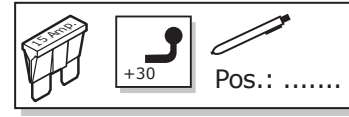

CHANGING THE FUSE

VW GOLF PLUS

VW CROSSGOLF

VW TIGUAN

VW GOLF VI PLUS

VW JETTA 2011 →