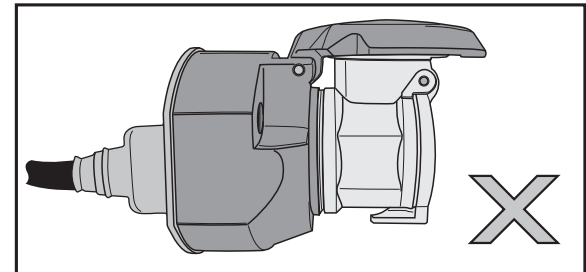

## SOCKET CONNECTION

DIN/ISO 11446	↔	☹	1-8	↔	☀	STOP	☀	Reverse	30V	15V	10V	—	9
1/L	2	3/31	4/R	5/58-R	6/54	7/58-L	8	9	10	11	12	13	
Pmax	21W	21W	21W	42W	3x21W	42W	21W	180W/15Amp	180W/15Amp				
Colour	Black/White	Blue	Brown	Black/Green	Grey/Red	Black/Red	Grey/Black	Black	Red	Yellow	Brown	-	Brown