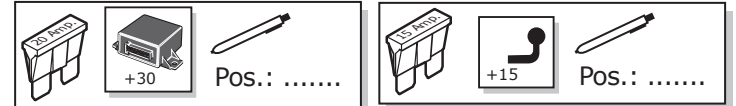

CHANGING THE FUSE

VW GOLF PLUS

VW CROSSGOLF

VW TIGUAN

VW GOLF VI PLUS

VW JETTA 2011 →