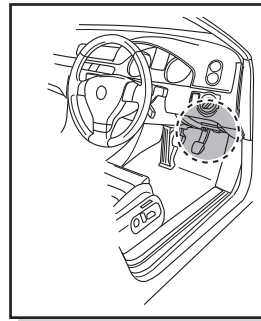

CHANGING THE FUSE

VW GOLF PLUS

VW CROSSGOLF

VW TIGUAN

VW GOLF VI PLUS

VW JETTA 2011 →