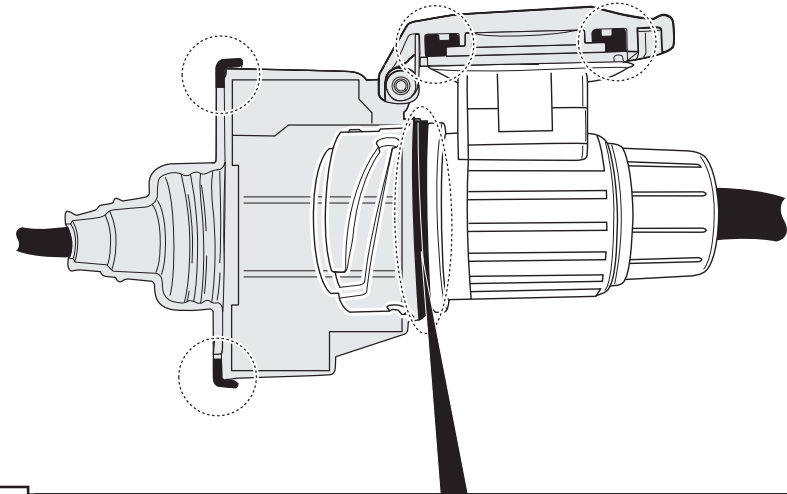

INFO : Ring.