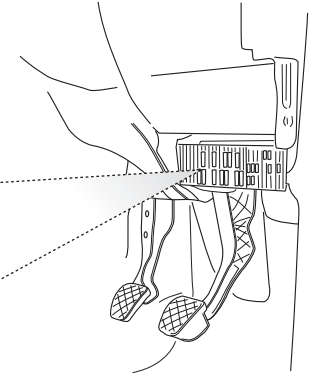

CHANGING THE FUSE

VW GOLF PLUS

VW CROSSGOLF

VW TIGUAN

VW GOLF VI PLUS

VW JETTA 2011 →